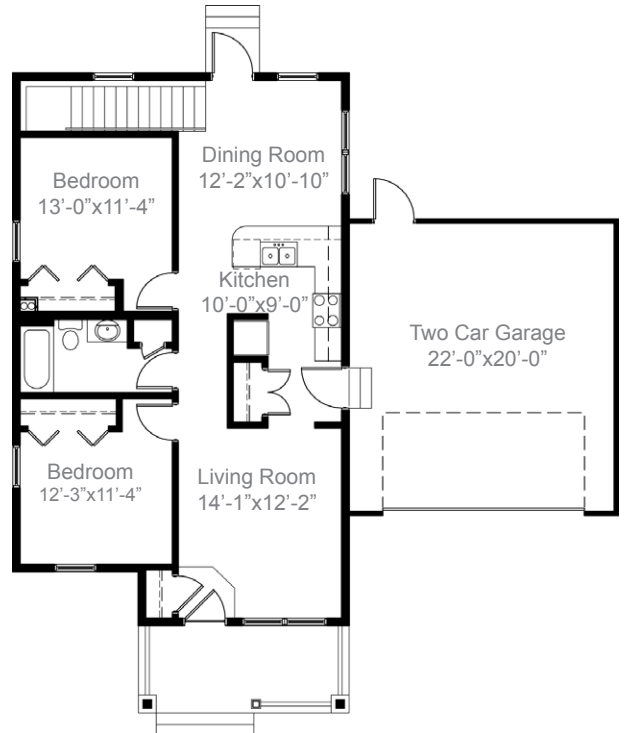

**Basement**

**First Floor**

**Building  
Better  
Neighborhoods**

First Floor: 987 sq. ft.  
Total Living Area: 987 sq. ft.  
Basement: 987 sq. ft.

**Footprint**  
45'-0" x 41'-0"

**One Story  
1.1 Green**

One Story  
Full Basement  
Stoop porch  
Side Attached Garage

**GREATER MINNESOTA  
HOUSING FUND**